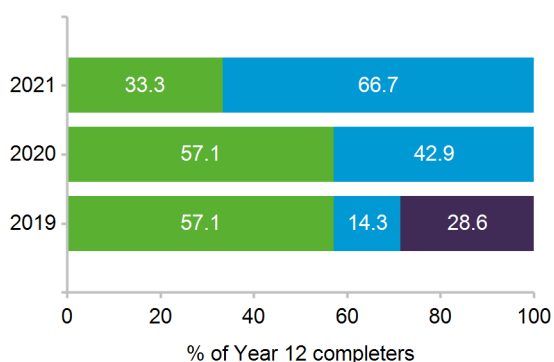

Post-school destinations

In 2021, six Year 12 completers from Lighthouse Christian School were engaged in education, training or employment in the year after they completed school.

Of the six respondents, two continued in some recognised form of education and training. These study destinations were bachelor degree and VET certificate.

A further four respondents transitioned directly into paid employment and no further study.

All Year 12 completers were assigned to a *main destination*. Respondents who were both studying and working are reported as being in education or training, including apprentices and trainees.

Engagement over time